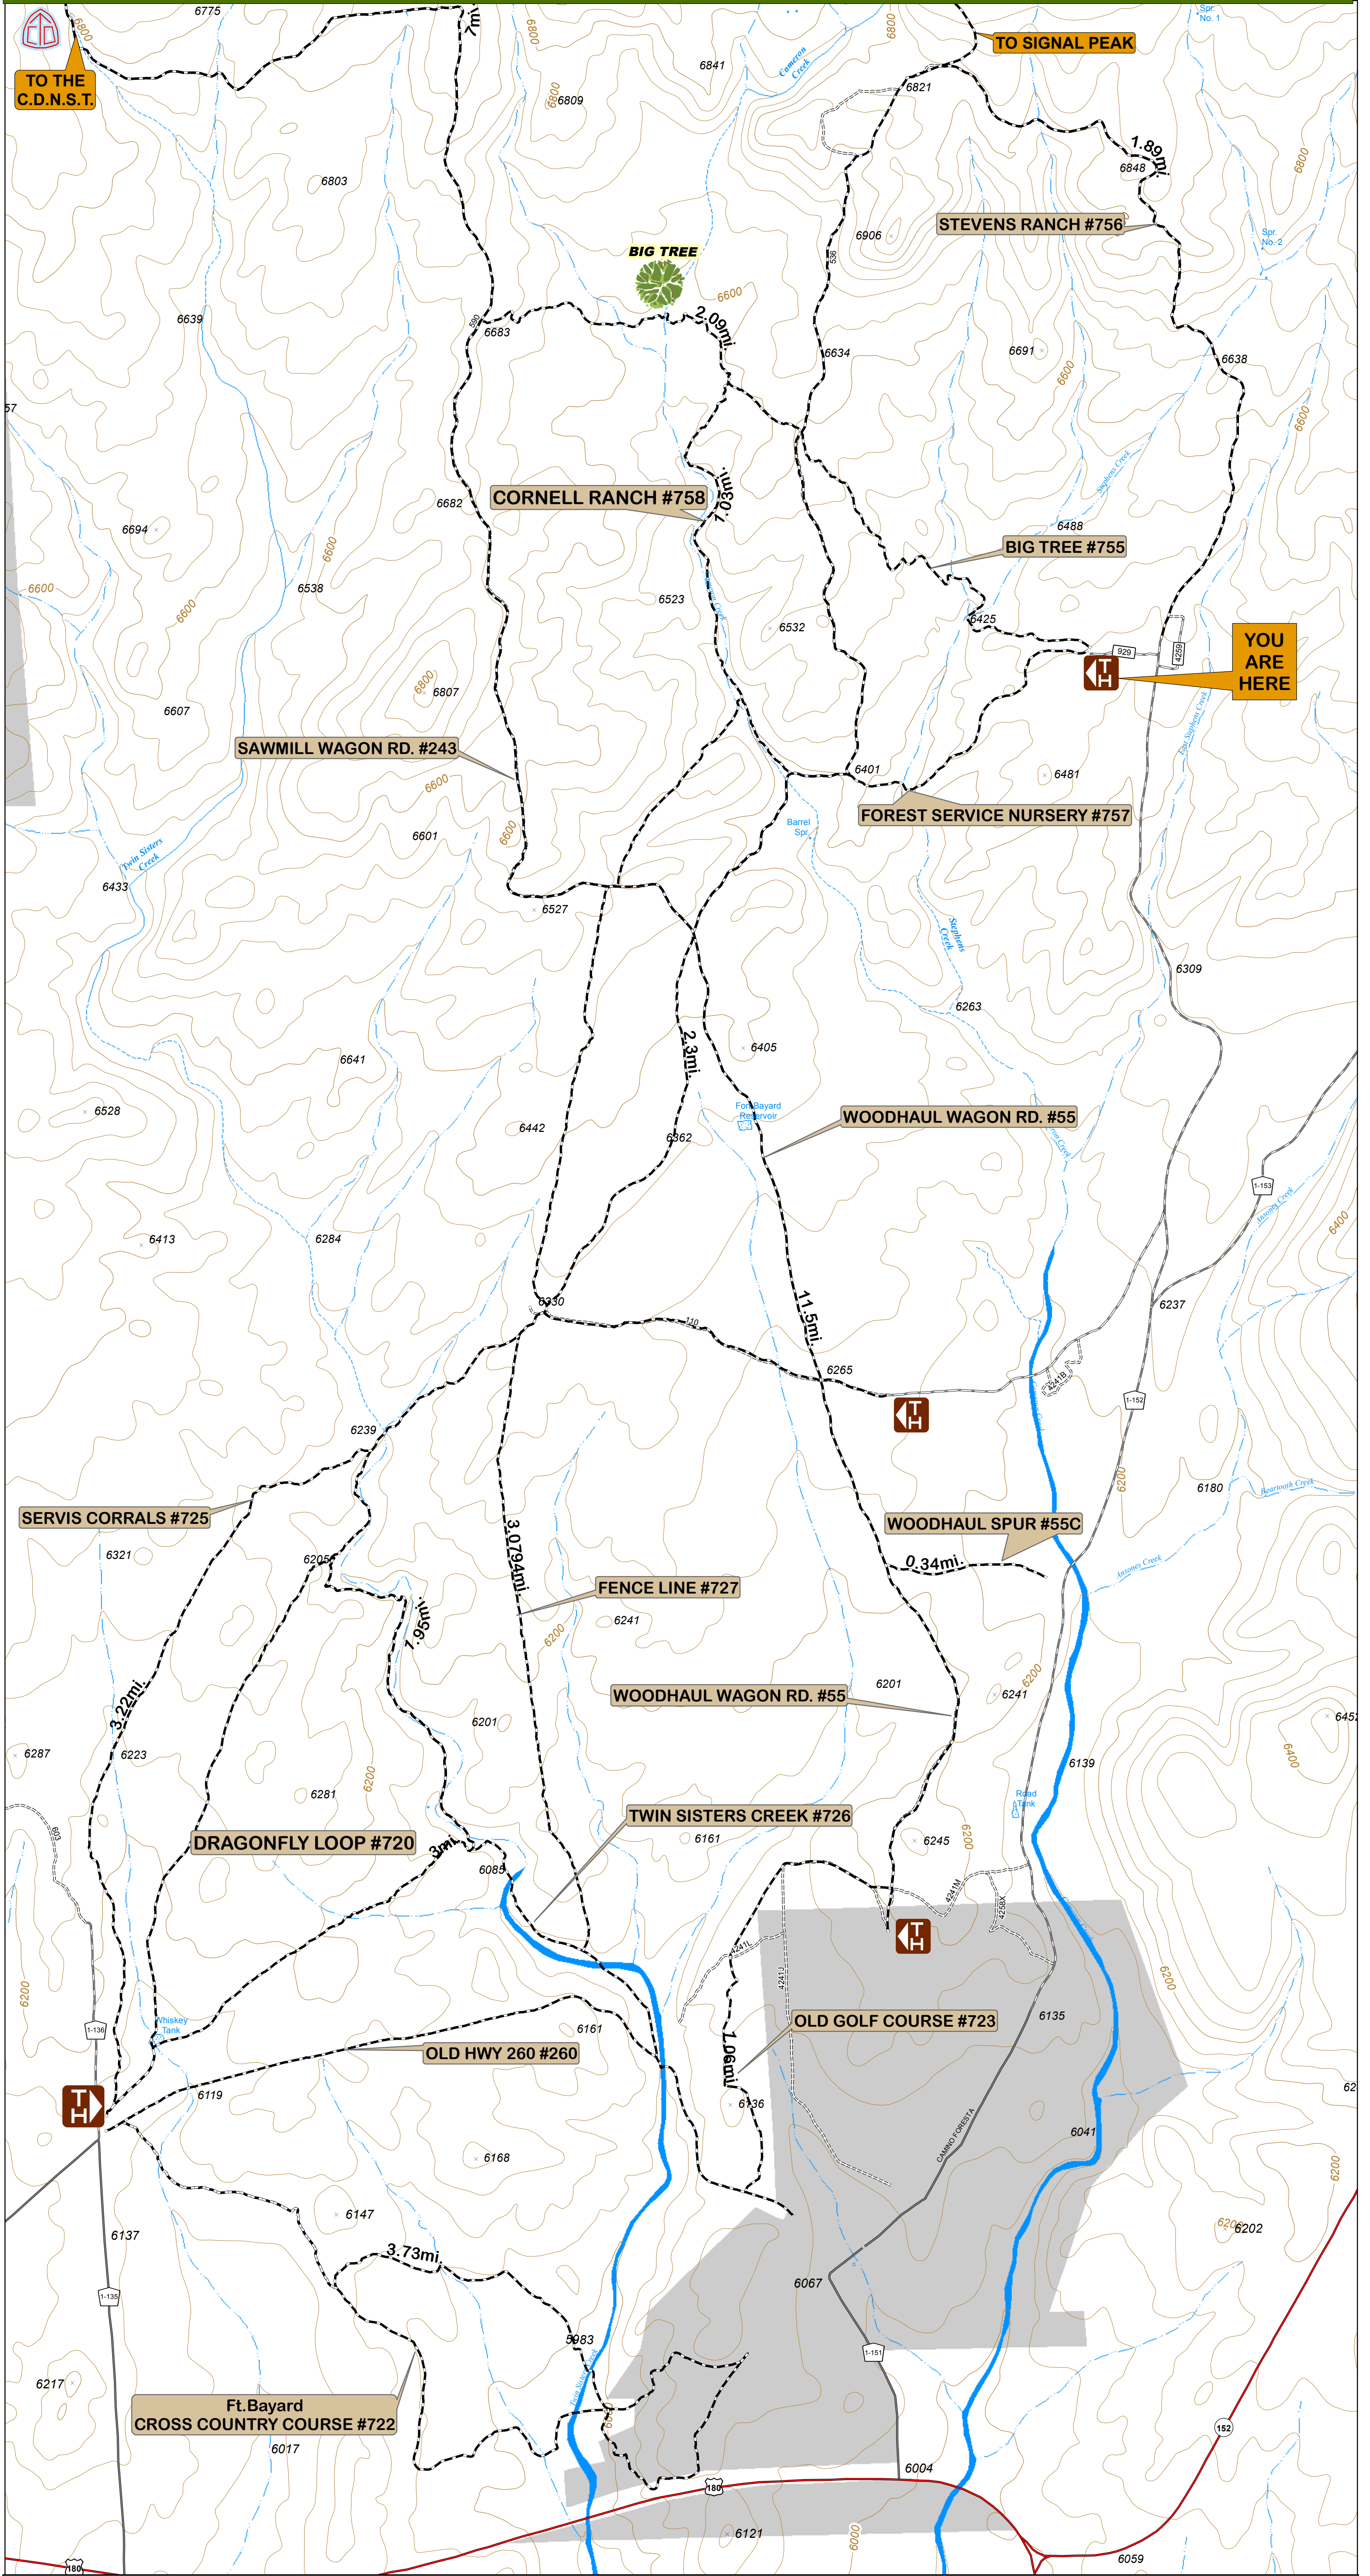

FORT BAYARD TRAIL SYSTEM: Big Tree Trailhead

Trailheads
- Forest Service Trails
- Non-FS Ownership