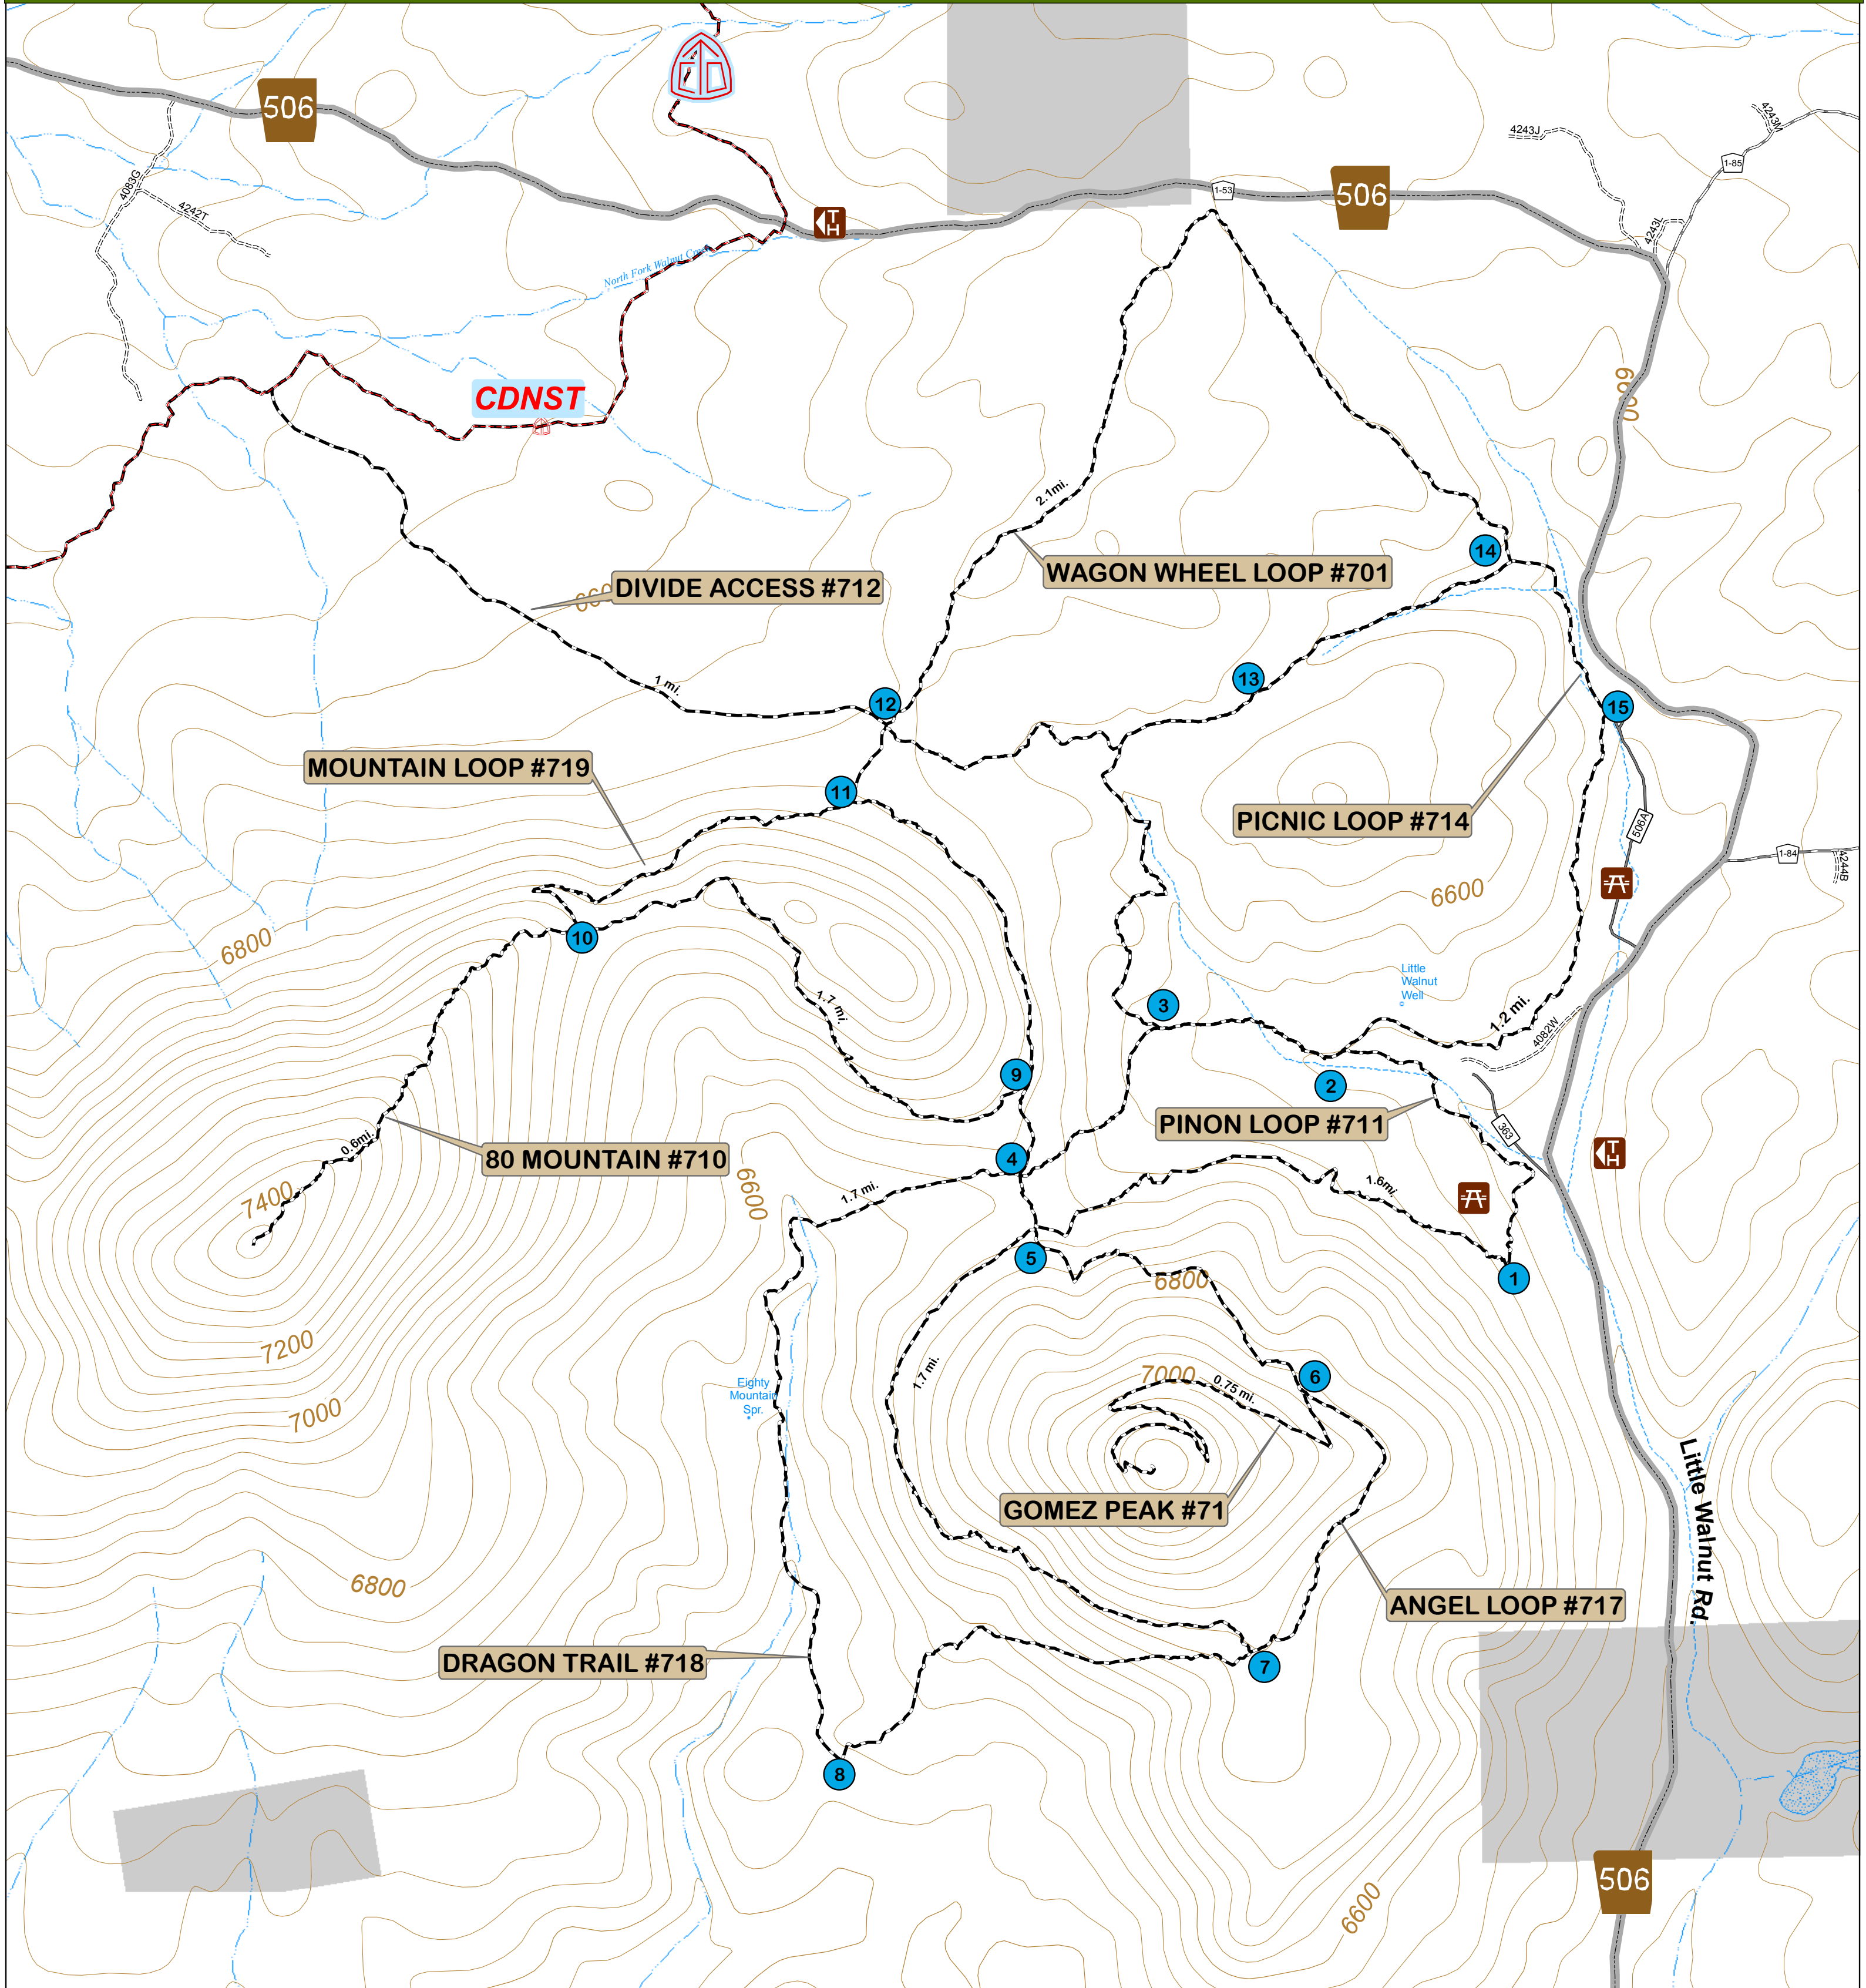

LITTLE WALNUT TRAIL SYSTEM

- Trailheads
- Picnic Areas
- Major Junctions
- Forest Service Trails
- FR506 Little Walnut Rd.
- Non-FS Ownership

ATTENTION: Dated material - Oct. 1, 2014
 This product is reproduced from geospatial information prepared by the U.S. Department of Agriculture, Forest Service. GIS Data and product accuracy may vary. They may be developed from sources of differing accuracy, accurate only at certain scales, based on modeling or interpretation, incomplete while being created or revised, etc. Using GIS products for purposes other than those for which they were created, may yield inaccurate or misleading results. The Forest Service reserves the right to correct, update, modify or replace GIS products without notification. For more information contact the Gila National Forest Supervisors Office GIS Department at (575)388-8213.